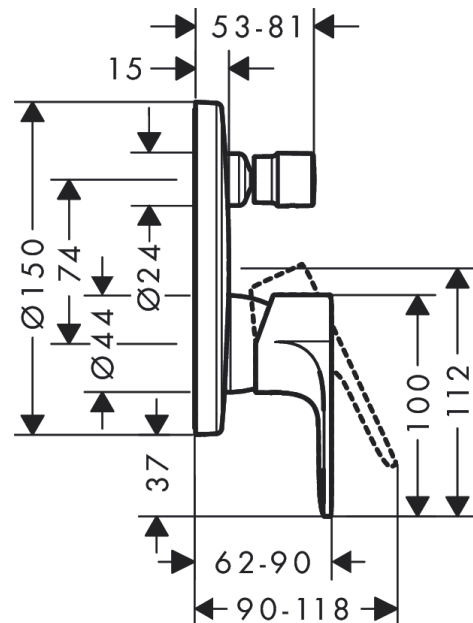

Rebris E

Single lever bath mixer for concealed installation for iBox universal

Surfaces: **Matt Black** Article Number: **72468670**

Description

product features

- 2 functions
- flow rate upper outlet: 21 l/min
- flow rate lower outlet: 29 l/min
- maximum flow rate at 3 bar: 27,6 l/min
- flow rate for bath spout at 3 bar: 27,6 l/min
- flow rate of hand shower at 3 bar: 21,2 l/min
- ceramic cartridge
- temperature limitation adjustable
- diverter with automatic resetting
- non-return valve
- connection type: basic set
- min. operating pressure: 1 bar
- max. operating pressure: 10 bar

Design awards

reddot winner 2022

Certificates

Product image

Scale drawing

Rebris E

Single lever bath mixer for concealed installation for iBox universal

Surfaces: **Matt Black** Article Number: **72468670**

Flowchart